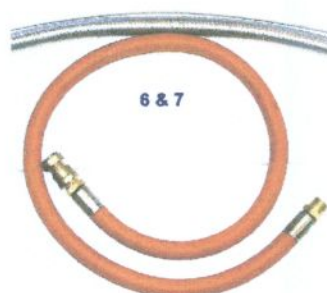

Clesse - Europe's leading manufacturer of uncompromised quality single and auto change cylinder regulators designs for over 20 years for one, two and four cylinders including OPSO protection. Used with the pre-assembled hose with direct compression connection, the modern holiday home will be well served with over 50kW of gas supply and a reputation for reliability, quality and ease of use. The optional test point provides the engineer with a convenient place for soundness and performance checking of gas appliances.

Reference No.		PRODUCT NAME	PERFORMANCE			Comments	
	CLESSE						
1	06750UK	766P BP2205	6kg/h	83kW	Inlet - 16bar Outlet - 37mb	Inlet - POL Connection for propane Outlet - 1/2" BSP	
2	000880BS	766P BP2205	6kg/h	83kW	Inlet - 16bar Outlet - 37mb	Inlet - POL Connection for propane Outlet - 1/2" BSP	
3	8436020 (OPSO) 8436012 (Non-OPSO)	Compact 80 OPSO 2 or 4 cylinder (4cylinder requires up-grade kit)	4.2kg/h	58.5kW	Inlet - 16bar Outlet - 37mb	Inlet - 2 x hoses POL Connection for propane Outlet - Full bore 1/2" BSP valve with or without Over Pressure Protection	
4	8436011	Up-grade kit to 4 cylinders	NRV	33" hoses	High quality full spec. tee's with NRV (for extra protection)	Inlet - 2x hoses 33" fitted with NRV Pol connection x W20 and 2x tee pieces W20 inc. NRV	
5	UUBTPA04K	Test Point Adaptor 1/2" M/F	1/2" x	BSPT	Brass	1/8" standard test point	Suitable for all regulators manual and automatic change-overs, fitted to outlet with 1/2" Caravan Hose
6	UUGPA/300 UUGPA/400	Caravan Hose	1/2" 1/2"	15mm 22mm	BSPM x Comp. BSPM x Comp.	BS3212 type 2 LPG hose, 1.2 metres long Internal Diameter 13mm	
7	UUGPA/300G15 UUGPA/400G22	Armoured Caravan Hose	1/2" 1/2"	15mm 22mm	BSPM x Comp. BSPM x Comp.	BS3212 type 2 LPG hose, 1.2 metres long Internal Diameter 13mm	
8	000880AE inc. safety pressure relief	766P Safety Plus Clesse Gold Range	6kg/h	83kW	Inlet - 16bar Outlet - 37mb	Available as above and in manual changeover version this regulator is fitted with additional over pressure safety relief valve system	

Clesse Industries European manufacturer of quality LPG regulators and equipment to ISO 9001 Quality Standards

Kendal Caravans Ltd
Shap Road
Selside
Kendal
Cumbria LA8 9LF

T. (01539) 823659
F. (01539) 823677
E. sales@kendalcaravans.co.uk
www.kendalcaravans.co.uk

Company Reg. No. 2252098